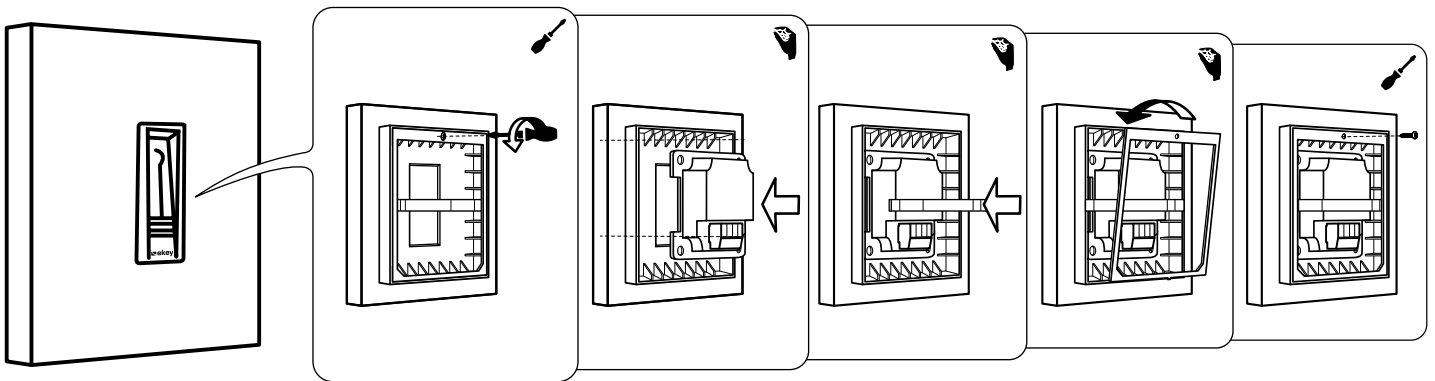

YOUR FINGER. YOUR KEY.

MONTAGEANLEITUNG
MOUNTING INSTRUCTIONS

ID46/198: Version 4, 2013-04-29
<http://www.ekey.net/downloads>

801560

SSS SIEDLE Vario

YOUR FINGER. YOUR KEY.

MONTAGEANLEITUNG
MOUNTING INSTRUCTIONS