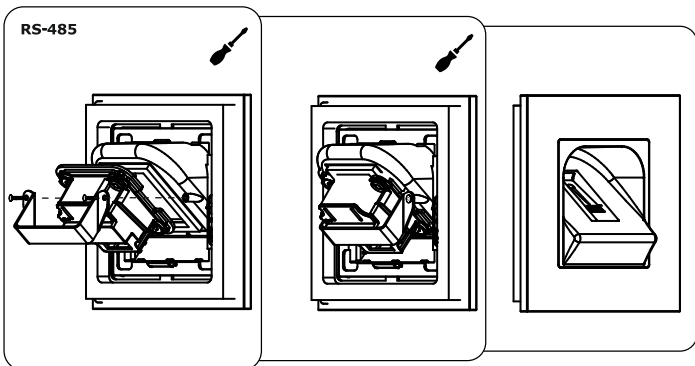

4x 2x

ekey®

YOUR FINGER. YOUR KEY.
MONTAGEANLEITUNG
MOUNTING INSTRUCTIONS

ID236/533: Version 1, 2016-10-11
<http://www.ekey.net/downloads>

RS-485
101779
101780
101781

RS-485
EMA
101785
101786
101787

LED

1