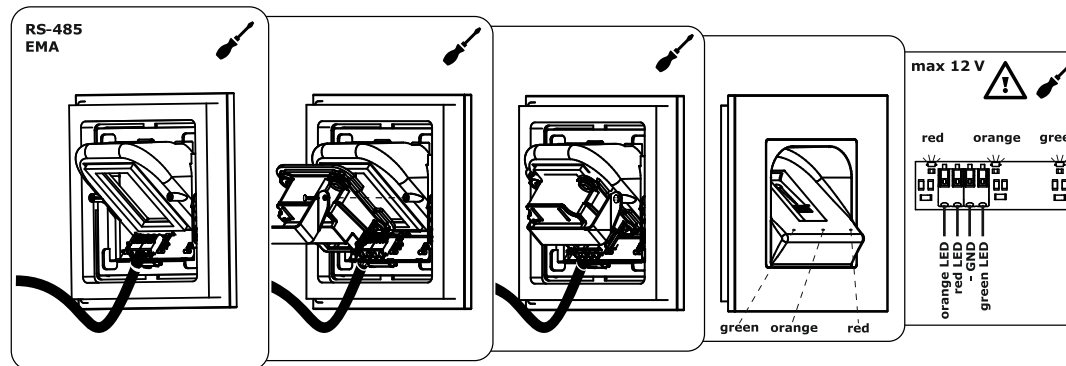

4x 2x

ekey®

YOUR FINGER. YOUR KEY.
MONTAGEANLEITUNG
MOUNTING INSTRUCTIONS

ID236/533: Version 1, 2016-10-11
<http://www.ekey.net/downloads>

RS-485
101779
101780
101781

RS-485
EMA
101785
101786
101787

LED

1

2a

2b

3