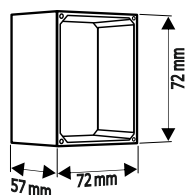

4x 2x

ekey®

YOUR FINGER. YOUR KEY.
MONTAGEANLEITUNG
MOUNTING INSTRUCTIONS

ID236/533: Version 1, 2016-10-11
<http://www.ekey.net/downloads>

RS-485
101779
101780
101781

RS-485
EMA
101785
101786
101787

LED

1

2a

2b

3