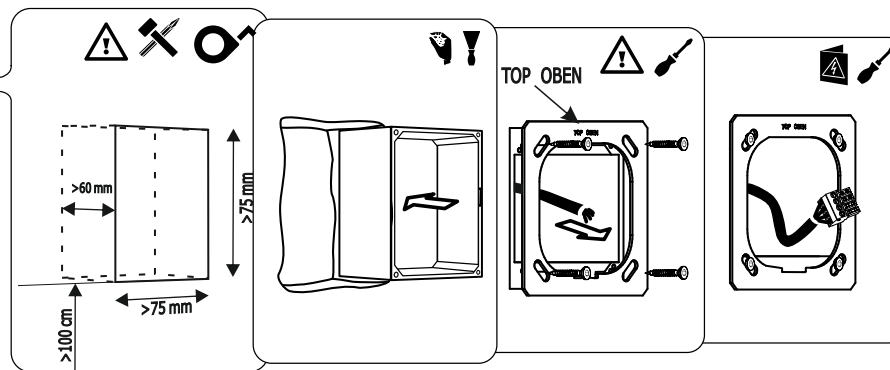

4x 2x

ekey®

YOUR FINGER. YOUR KEY.
MONTAGEANLEITUNG
MOUNTING INSTRUCTIONS

ID236/533: Version 1, 2016-10-11
<http://www.ekey.net/downloads>

RS-485
101779
101780
101781

RS-485
EMA
101785
101786
101787

LED

1